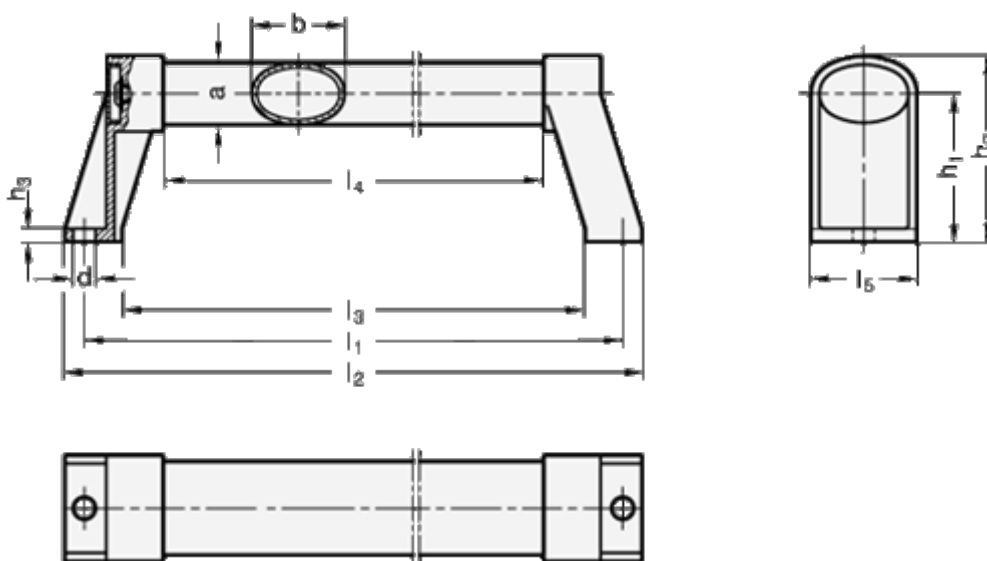

Article number: 20334136250EL

Description: E+G Oval tubular handle
GN 334.1-36-250-EL

Measures

a = 24	l ₃ = 221
b = 36	l ₄ = 189
d = 8.5	l ₅ = 41
h ₁ = 57	
h ₂ = 72	
h ₃ = 5	
l ₁ = 250	
l ₂ = 265	